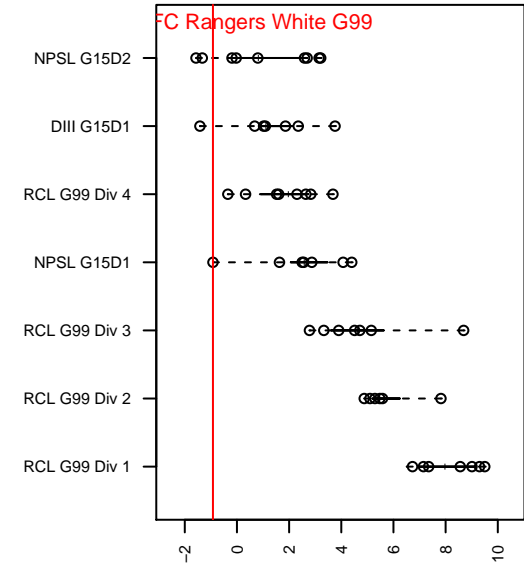

Whatcom FC Rangers White G99

Whatcom FC Rangers
 Bellingham, WA
 G99 total strength=778
 attack=0.93 defense=0.92
 fall league = NPSL G15D1
 notes= Griffiths 2013

alt names used:
 148 WFC Rangers GU15 White
 WFC RANGERS GU99 WHITE (WA)
 Whatcom FC Rangers G99 White

Venues played:
 2014 Baker Blast COPA U15
 2014 WA Rush Cup GU15 Silver U15
 2014 NPSL G15D1

**attack and defense variance (black dot)
relative to other teams
and top 10 in region**

**attack and defense rating
relative to others at age
and all opponents in last 13 months**