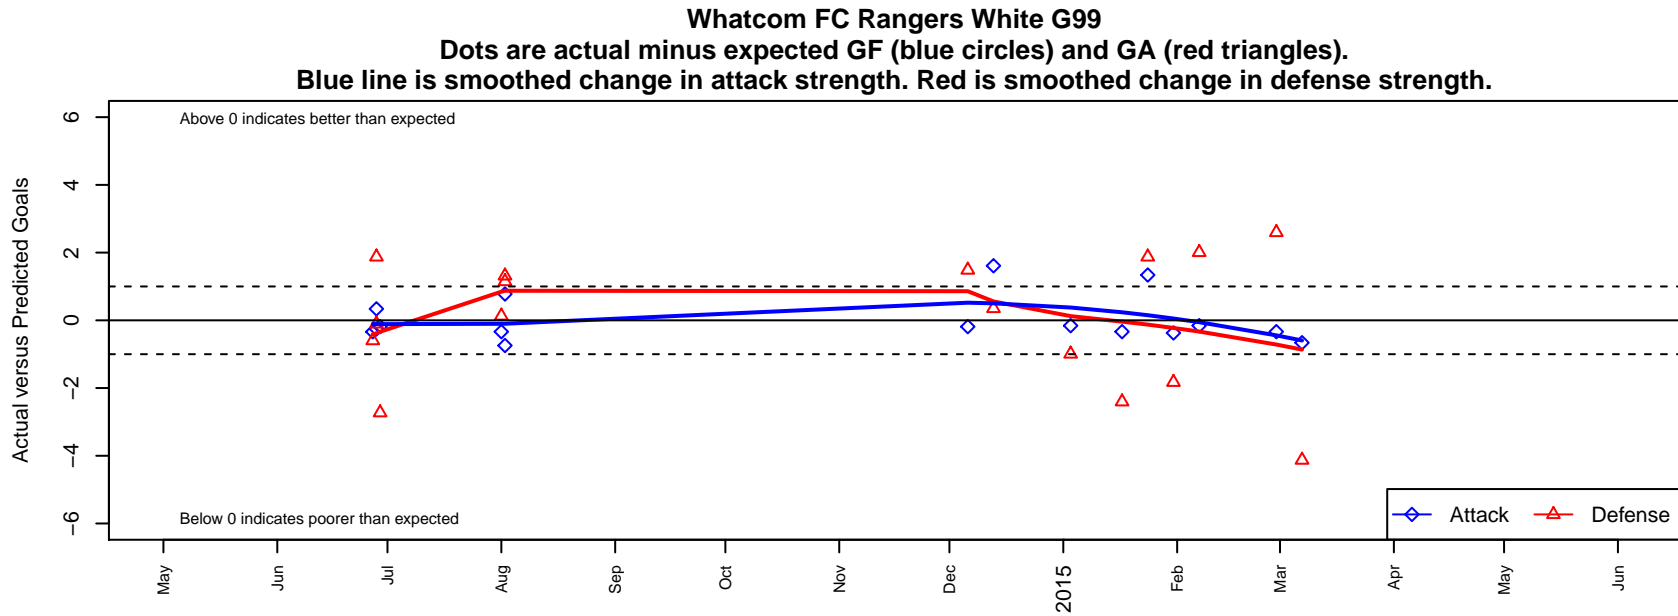

Whatcom FC Rangers White G99

Whatcom FC Rangers
 Bellingham, WA
 G99 total strength=778
 attack=0.93 defense=0.92
 fall league = NPSL G15D1
 notes= Griffiths 2013

alt names used:
 148 WFC Rangers GU15 White
 WFC RANGERS GU99 WHITE (WA)
 Whatcom FC Rangers G99 White

Venues played:
 2014 Baker Blast COPA U15
 2014 WA Rush Cup GU15 Silver U15
 2014 NPSL G15D1

**attack and defense variance (black dot)
relative to other teams
and top 10 in region**

**attack and defense rating
relative to others at age
and all opponents in last 13 months**